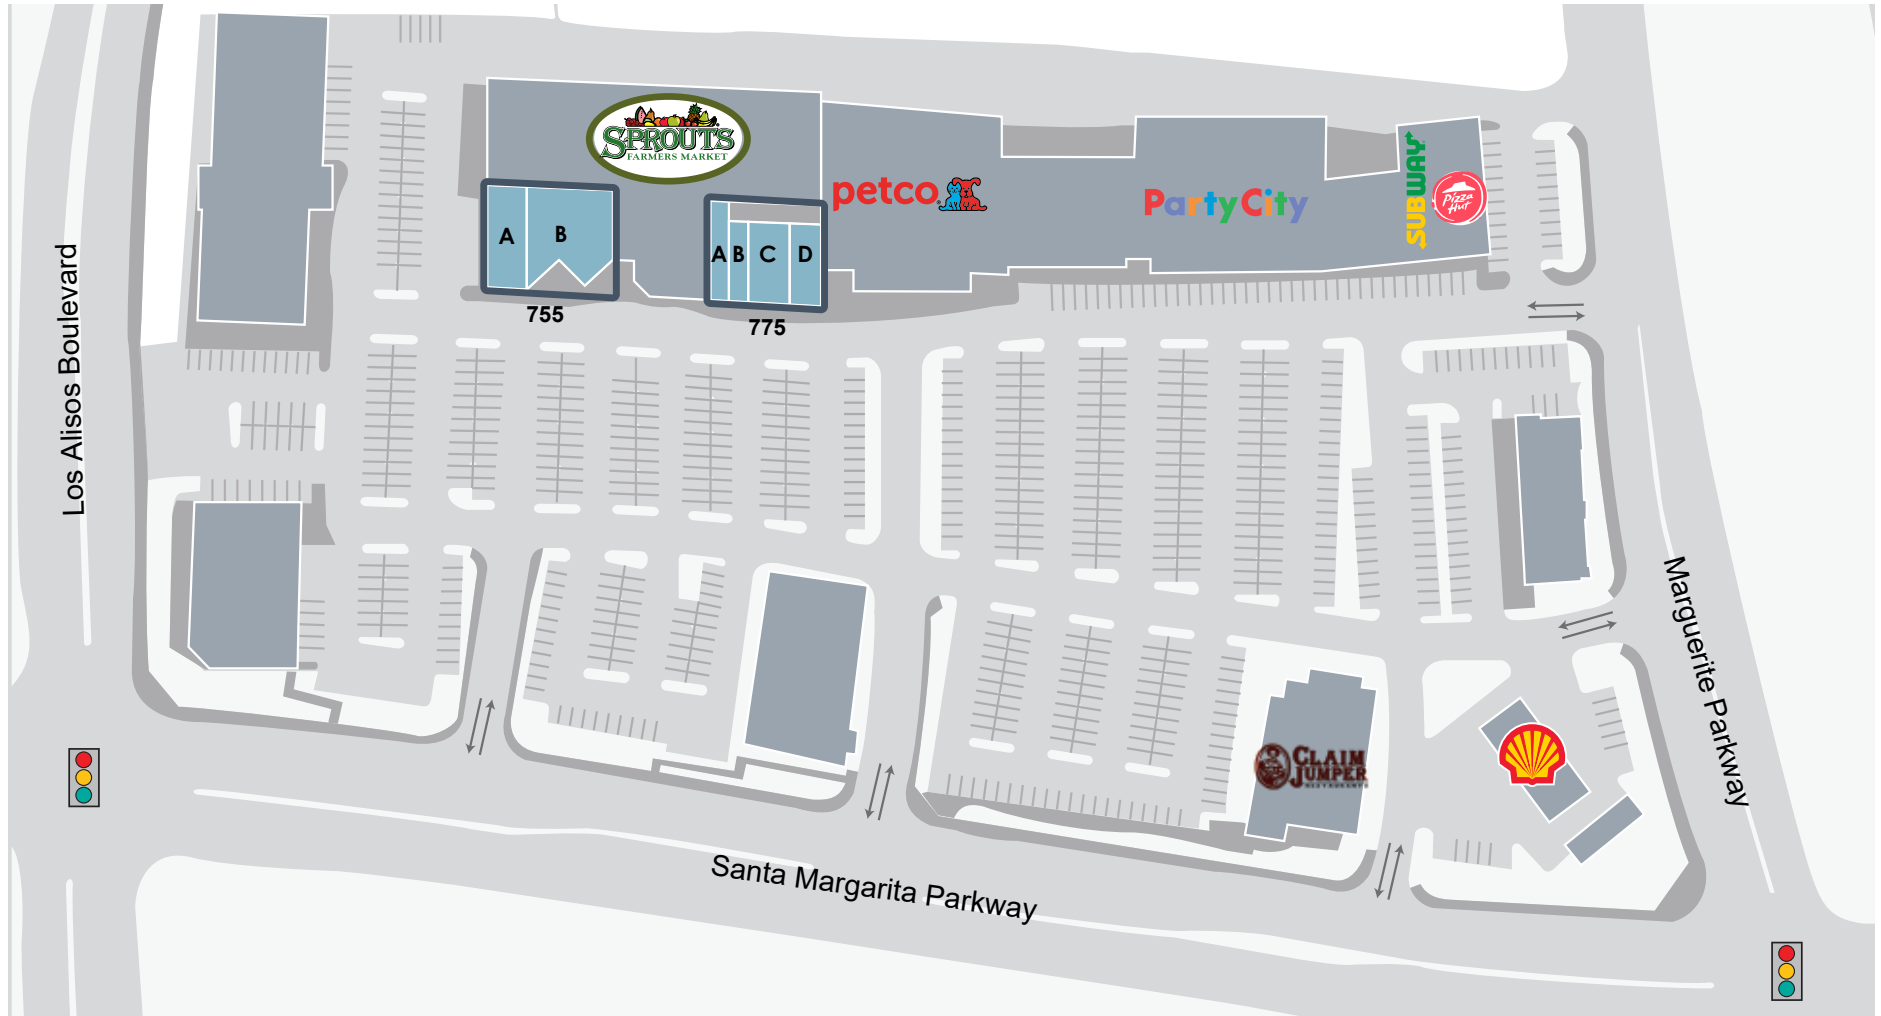

## KEY HIGHLIGHTS

- Shops immediately adjacent to high volume Sprouts Market
- Located on highly trafficked intersection
- Close proximity to schools and residents
- Center tenants include Sprouts, Claim Jumper, Petco and Party City
- High income demographics in the surrounding area exceeding \$130,000

## TENANT SUMMARY

Unit	Tenant	Square Feet	Unit	Tenant	Square Feet
755A	Grill Hut	1,317	775B	Olamedi Express	750
755B	Baja Fish Taco	2,877	775C	Towne Jewelers	2,000
775A	Golden Spoon	900	775D	Kagalwala Dental Group	1,250