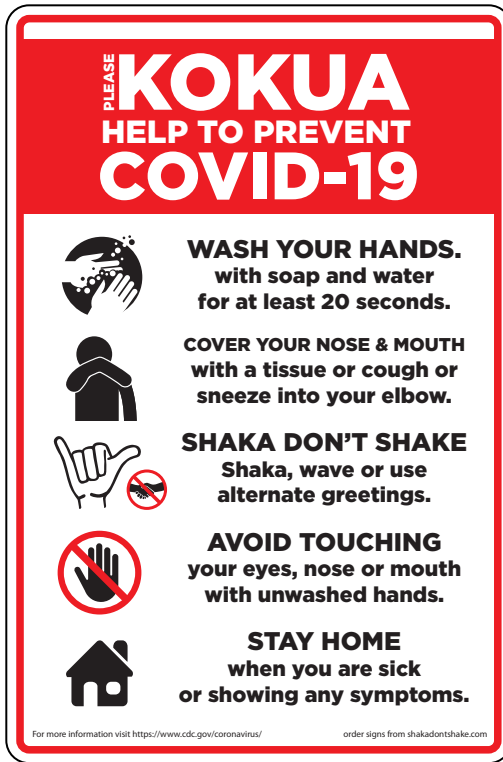

Additional Covid-19 awareness signage

general public