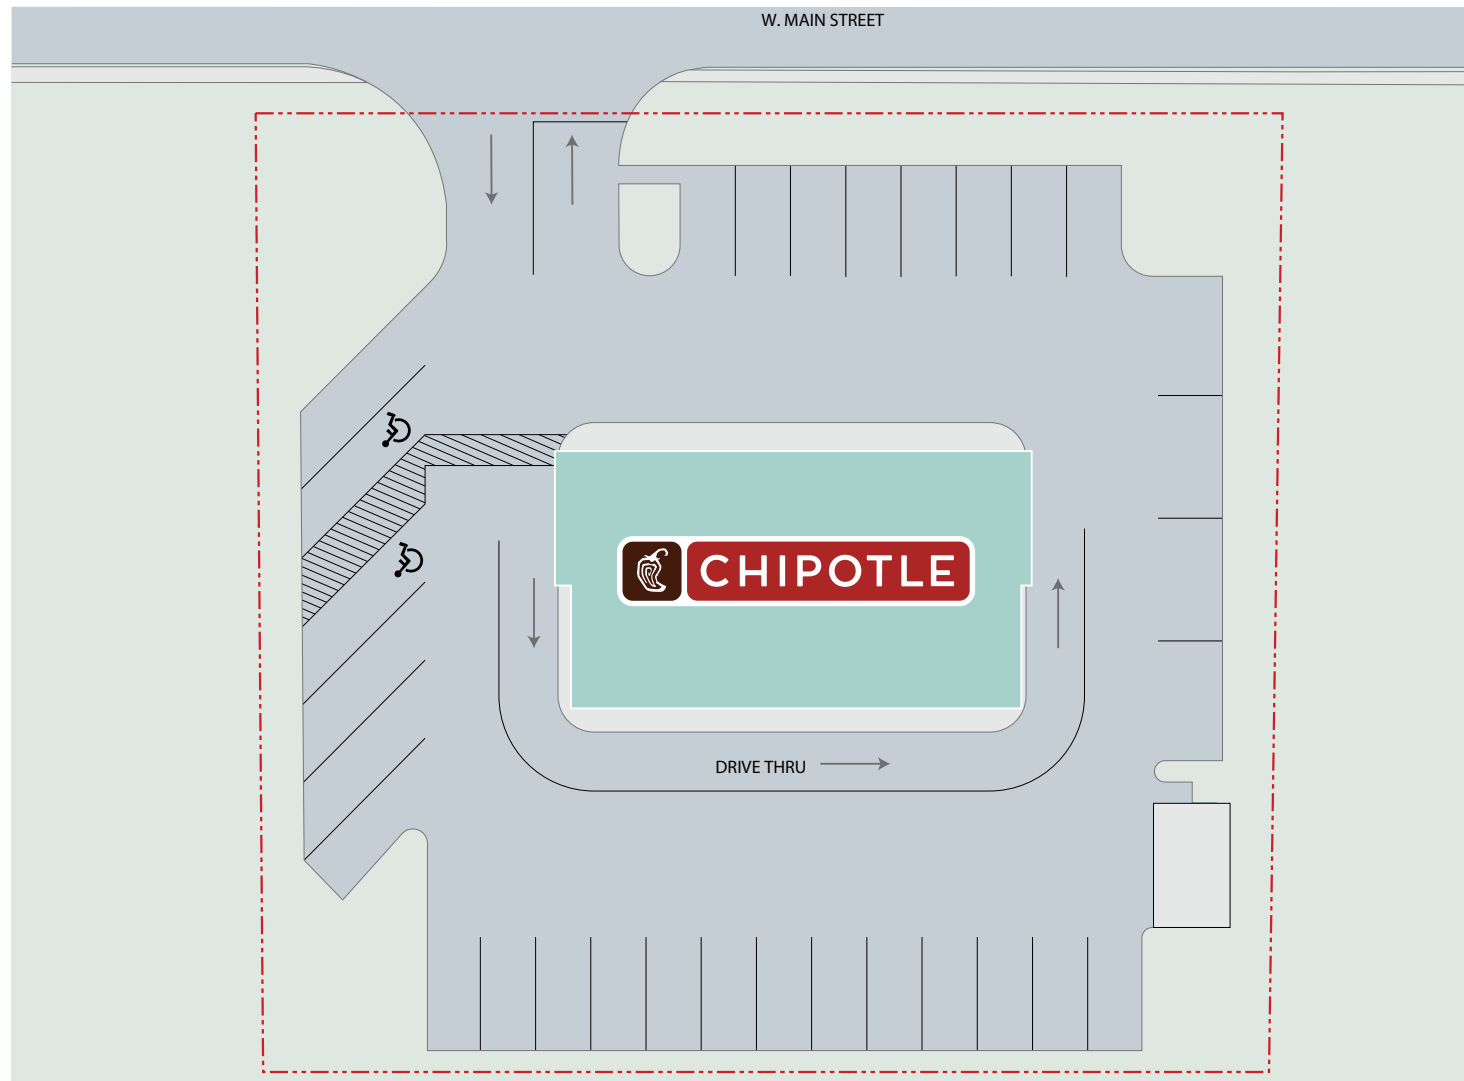

CHIPOTLE

1122 W Main St, Salem, VA 24153

Contact: **Ralph Ongkeko** | (855) 367-8877 | rongkeko@valuerockrealty.com | valuerockrealty.com
18301 Von Karman Avenue, Suite 850, Irvine, CA 92612

The information contained has been secured from sources we believe to be reliable, but we make no representations or warranties, expressed or implied, as to the accuracy of the information. The receiving party must verify the information and bears all risk for any inaccuracies.